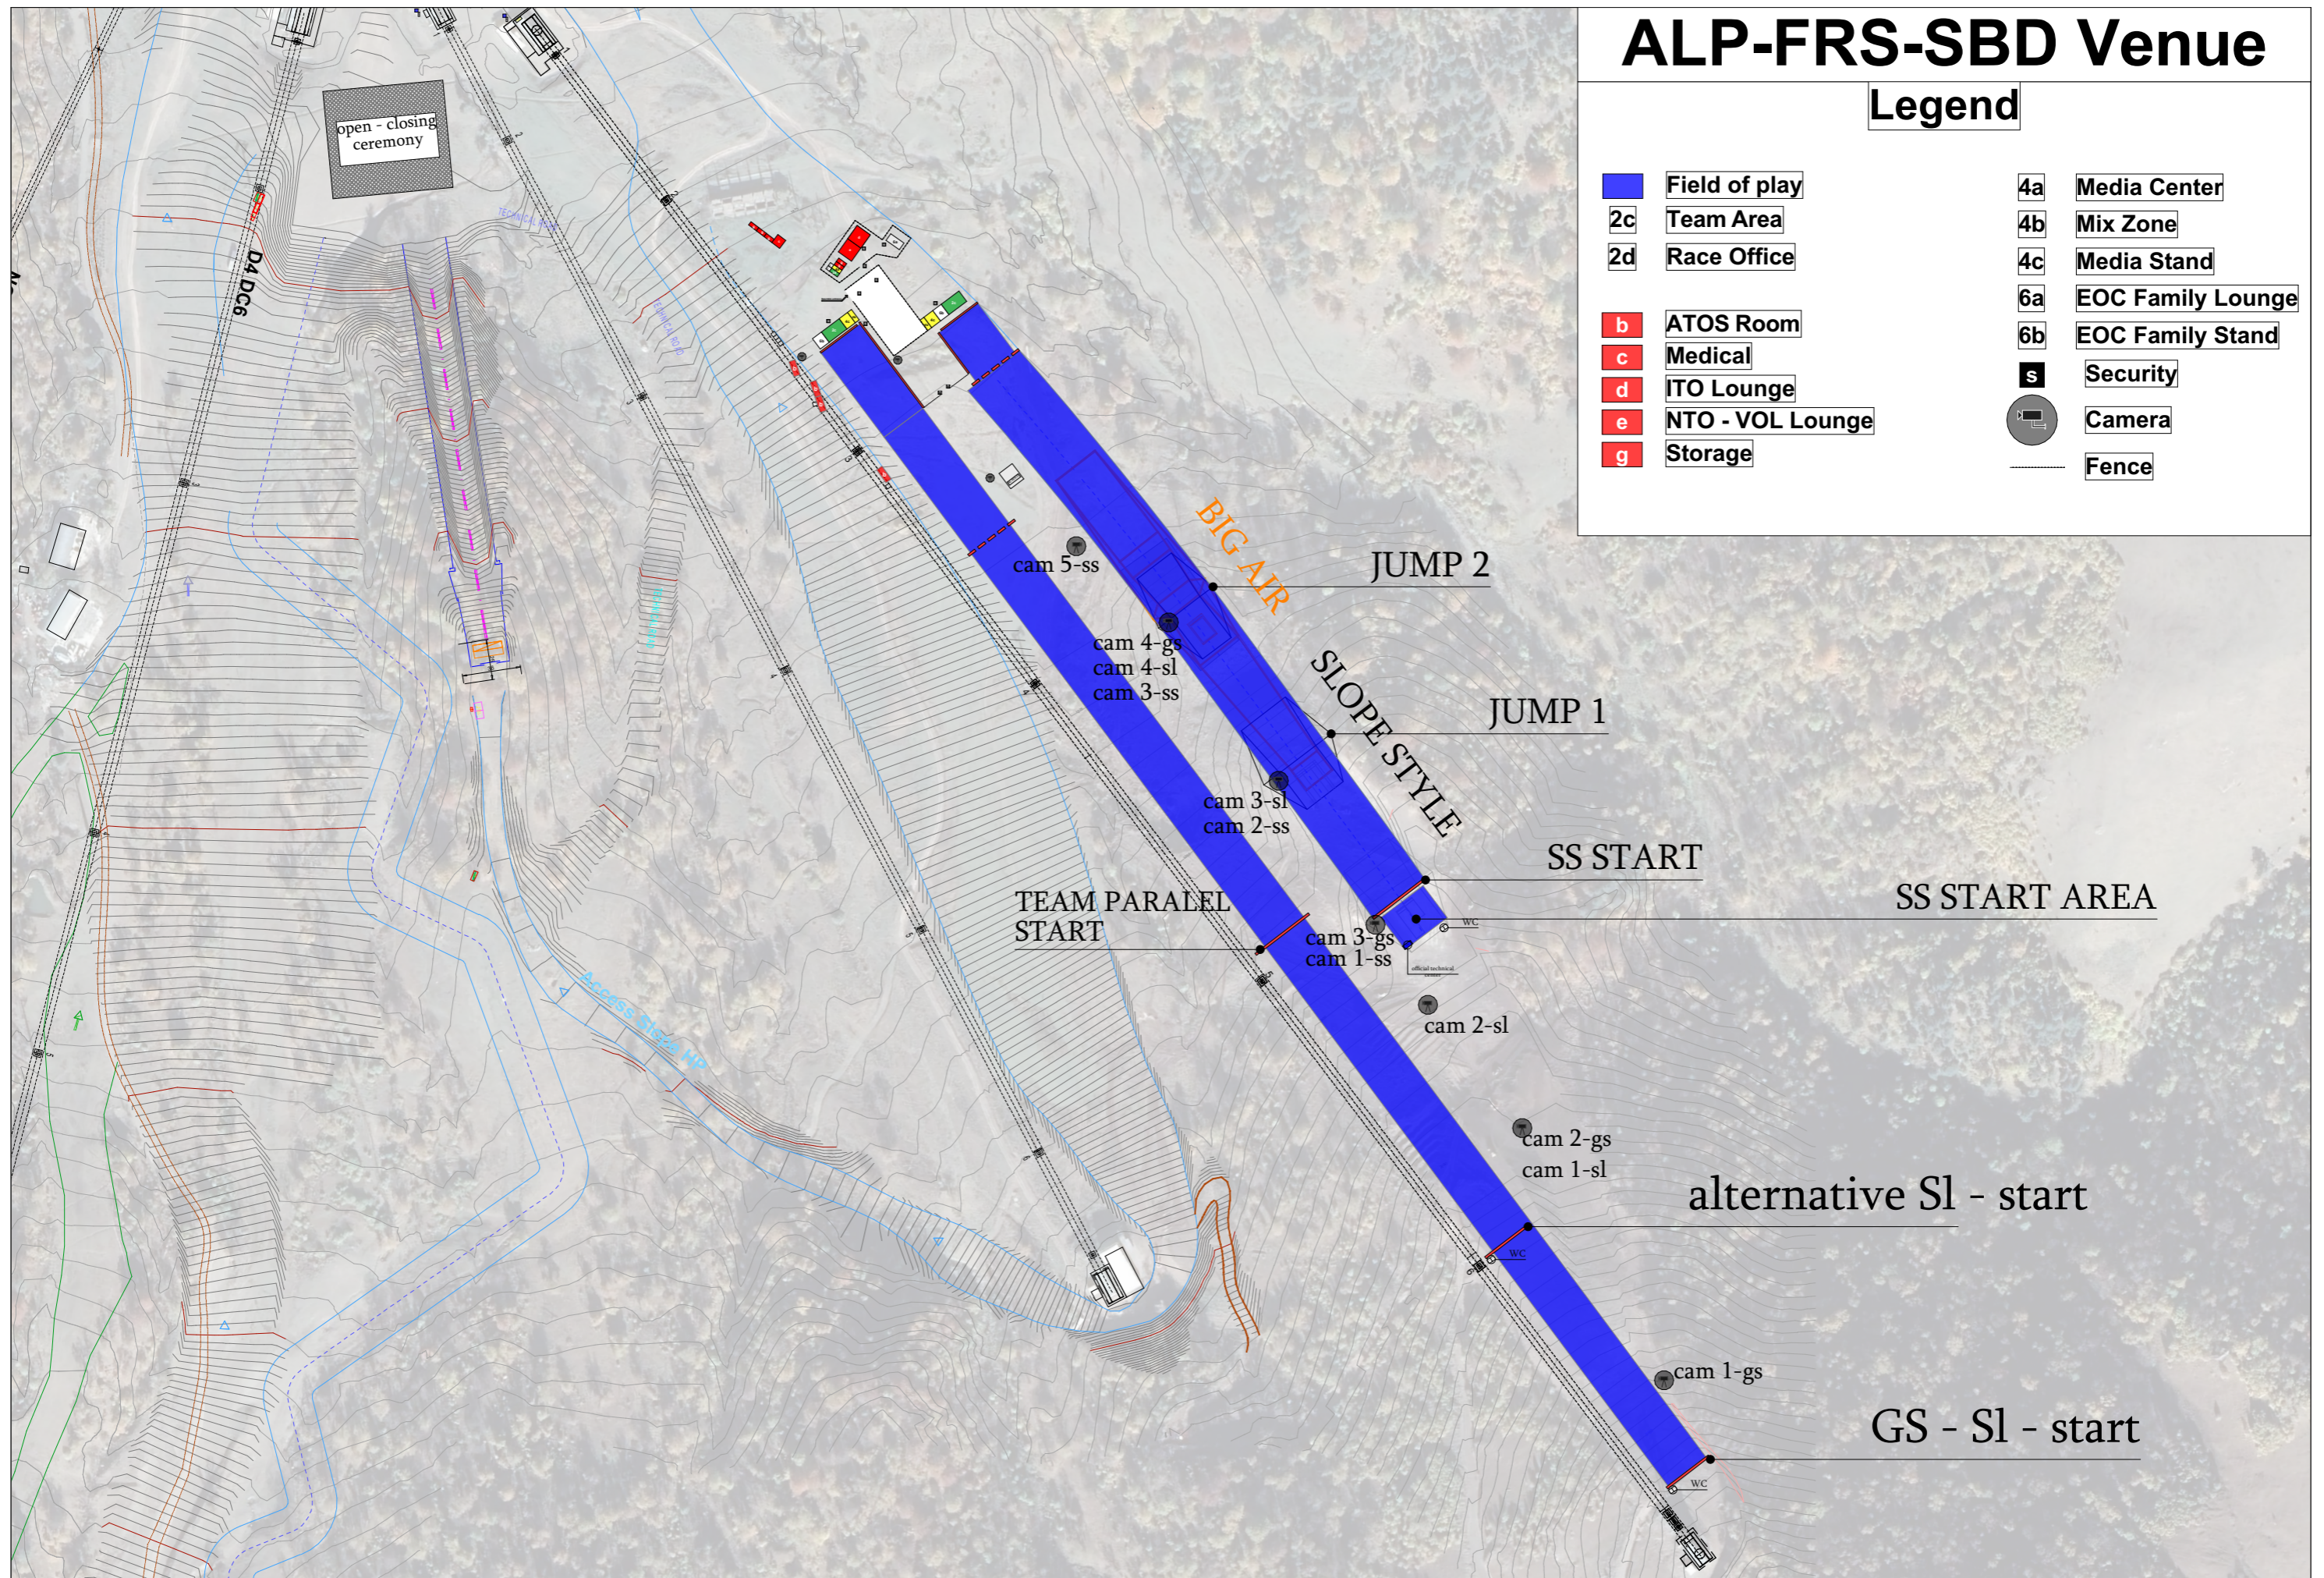

ALP-FRS-SBD Venue

Legend

- | | | | |
|--|------------------|--|-------------------|
| | Field of play | 4a | Media Center |
| 2c | Team Area | 4b | Mix Zone |
| 2d | Race Office | 4c | Media Stand |
| b | ATOS Room | 6a | EOC Family Lounge |
| c | Medical | 6b | EOC Family Stand |
| d | ITO Lounge | s | Security |
| e | NTO - VOL Lounge | | Camera |
| g | Storage | | Fence |

ALP-FRS-SBD Venue

Legend

- | | | | |
|---|------------------|---|-------------------|
|  | Field of play |  | Media Center |
|  | Team Area |  | Mix Zone |
|  | Race Office |  | Media Stand |
|  | ATOS Room |  | EOC Family Lounge |
|  | Medical |  | EOC Family Stand |
|  | ITO Lounge |  | Security |
|  | NTO - VOL Lounge |  | Camera |
|  | Storage |  | Fence |