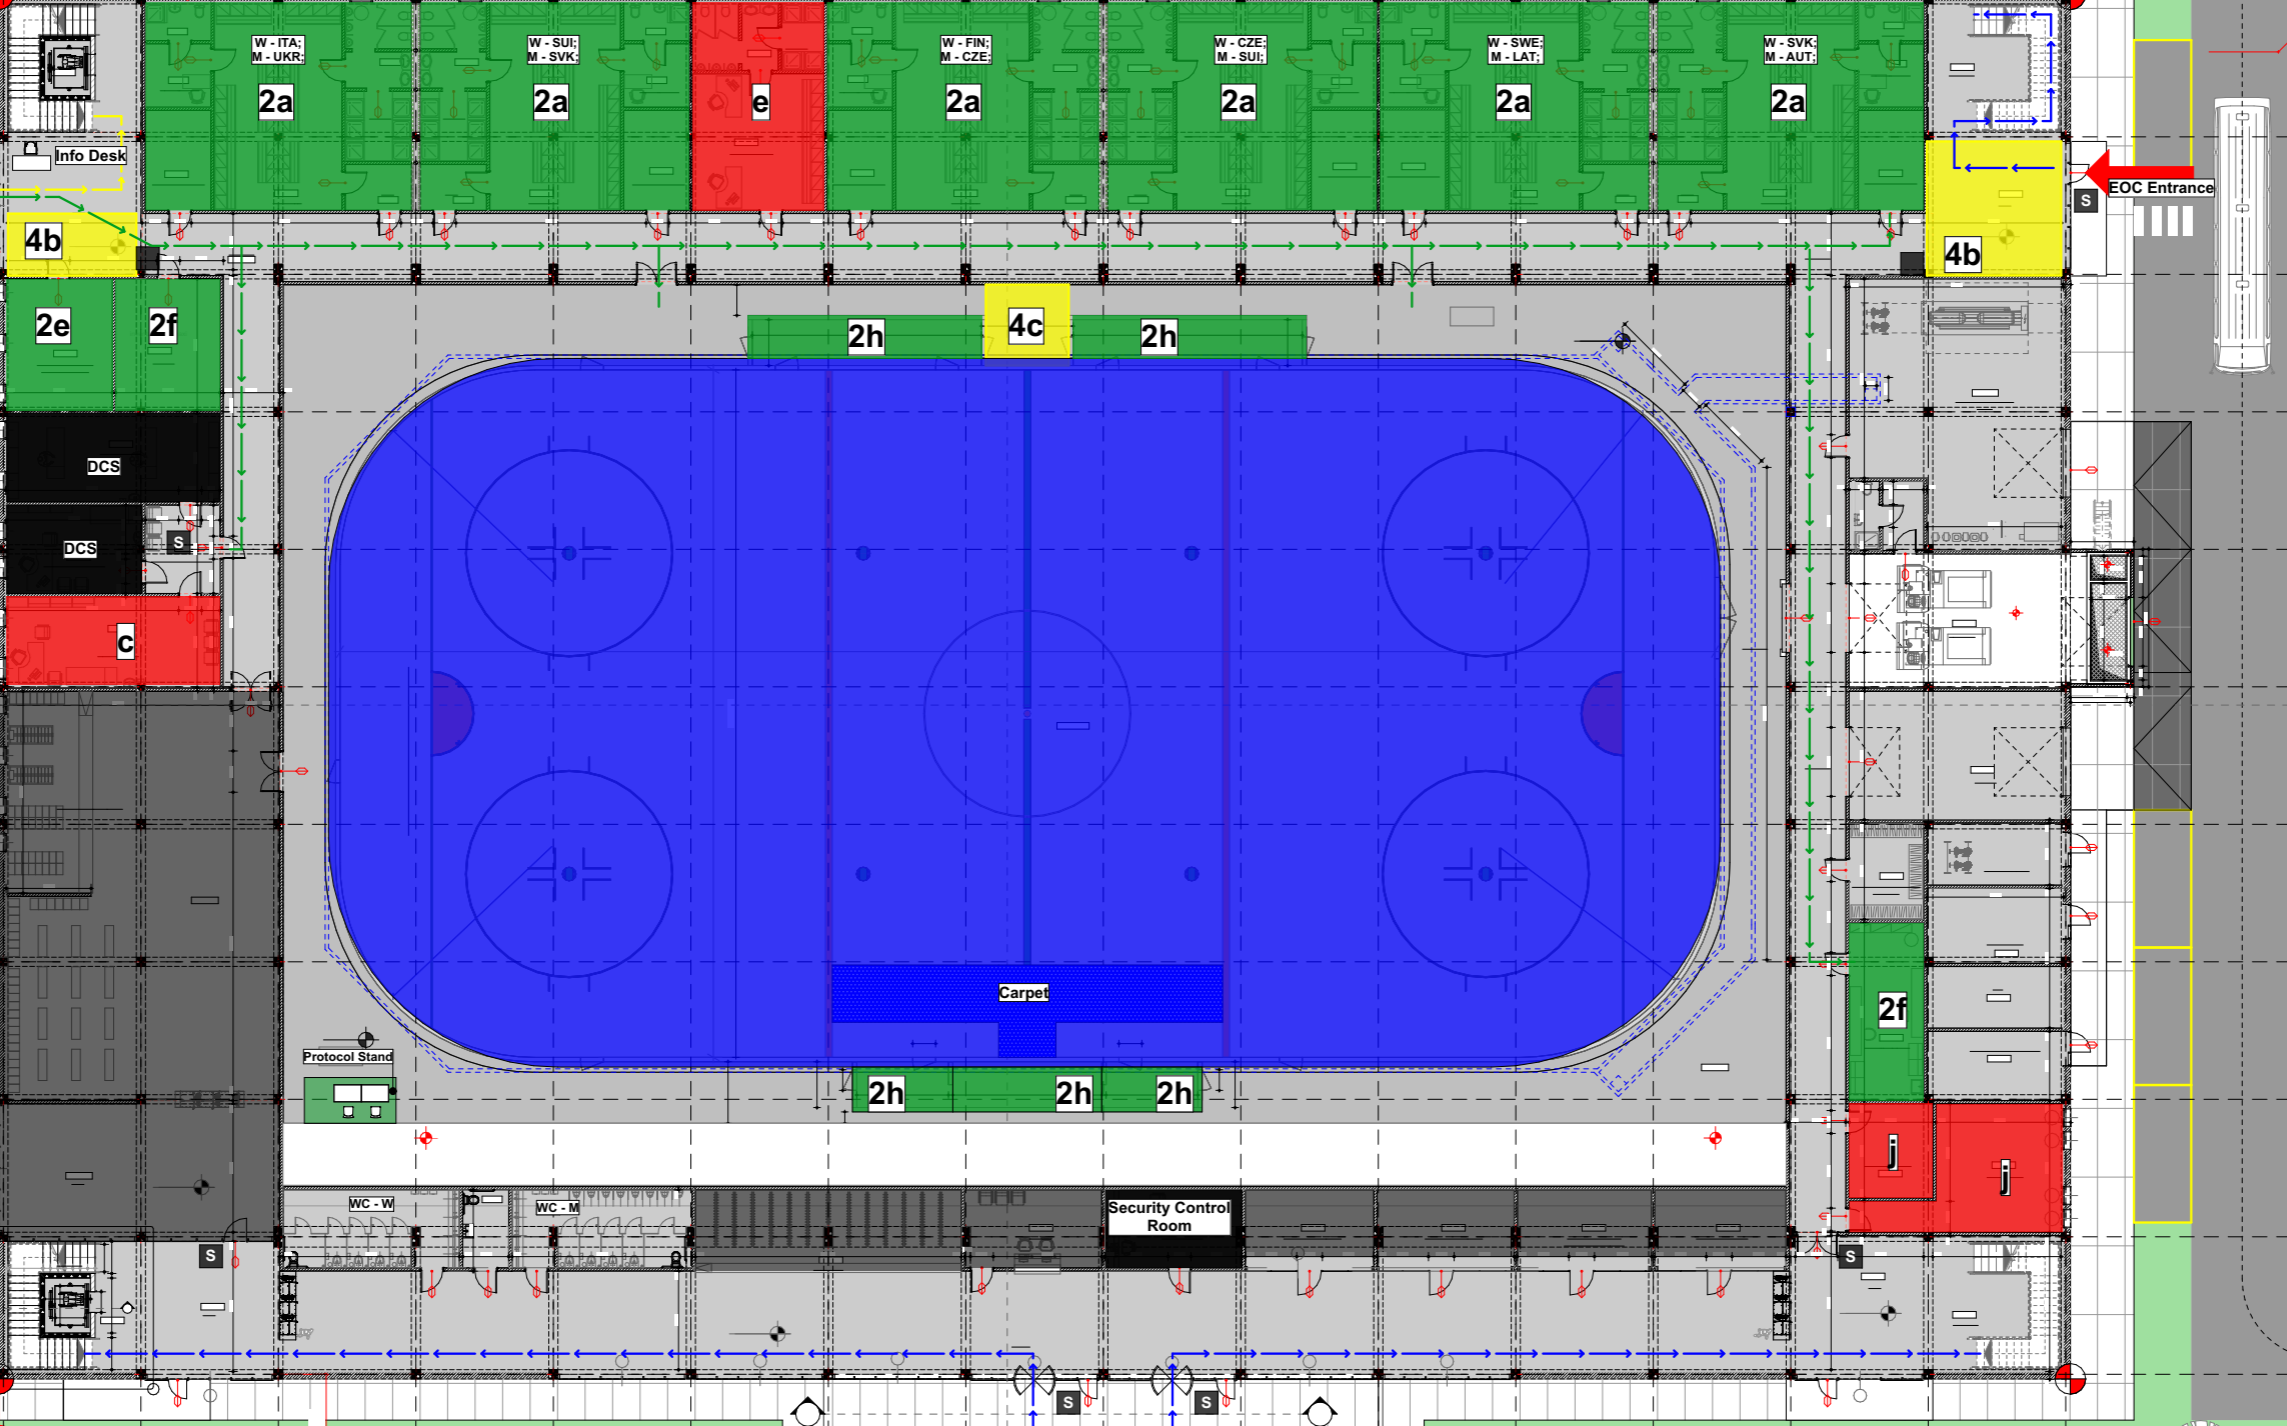

Legend

- | | | |
|---|---|---|
| Field of play | a ITO Lounge | 6a EOC Family Lounge |
| 2a Dressing Room | b ATOS Room | DCS Doping Control |
| 2b Warm Up Area | c Medical | Security Control Room |
| 2c GYM | e Referee Room | s Security |
| 2e Skate Repair Room | g NTO - VOL Lounge | Camera |
| 2f Storage | h Announcer | → Teams Flow |
| 2g Penalty Box; Score Keepers; Penalty Box. | i OC Working Room; Mascot Dressing Room | → Media Flow |
| 2h Player Bench | j Storage | → Officials Flow |
| 2i Aa Stand | 4a Media center | |
| | 4b MIX zone | |
| | 4c Suicide Box | |

Aa ITO Entrance
Ambulance

Aa Bus Stop

EOC Entrance

Spectator Entrance

Legend

 Field of play	 a ITO Lounge	 6a EOC Family Lounge
 2a Dressing Room	 b ATOS Room	 DCS Doping Control
 2b Warm Up Area	 c Medical	 Security Control Room
 2c GYM	 e Referee Room	 Security
 2e Skate Repair Room	 g NTO - VOL Lounge	 Camera
 2f Storage	 h Announcer	→ Teams Flow
 2g Penalty Box; Score Keepers; Penalty Box.	 i OC Working Room; Mascot Dressing Room	→ Media Flow
 2h Player Bench	 j Storage	→ Officials Flow
 2i Aa Stand	 4a Media center	
	 4b MIX zone	
	 4c Suicide Box	